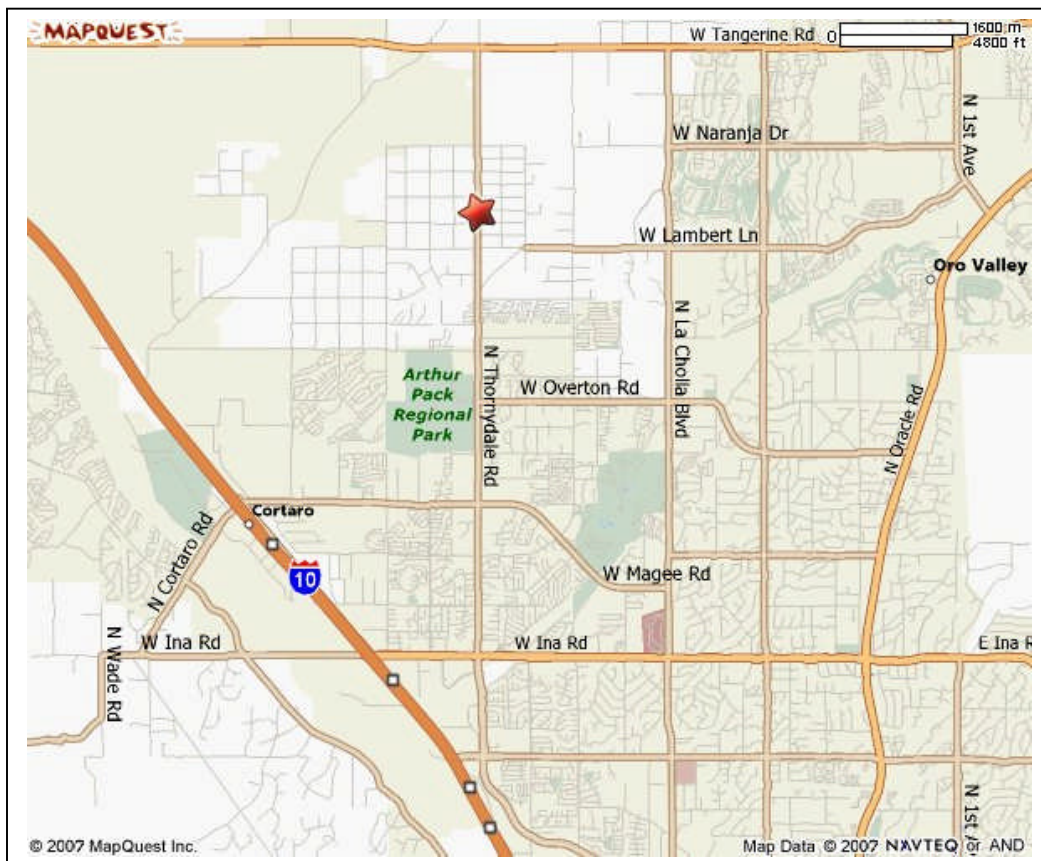

## Directions to Tortolita Presbyterian Church

We are located in the beautiful desert on the outskirts of northwest Tucson, at 10710 N Thornydale Rd., which is 4.5 miles north of Ina Road, and 1 mile south of Tangerine, on the northeast corner of N. Thornydale Rd. and W. Camino Alto.

**From Oro Valley/Catalina:** From Oracle Rd., go 7 miles west on Tangerine Rd and turn left (south) on Thornydale Rd. Go 1 mile and we're on the left hand (east) side of Thornydale.

**From Marana/Eastbound I-10/Phoenix:** Exit I-10 on Tangerine Rd (Exit 240). Go 7 miles east on Tangerine Rd to the second traffic light, and turn right (south) on Thornydale Rd. Go 1 mile and we're on the left hand (east) side of Thornydale.

**From central Tucson:** From Oracle Rd., go 4 miles west on Ina Rd. and turn right (north) on Thornydale Rd. Go 4.5 miles north and we're on the right hand (east) side of Thornydale.

**From downtown Tucson/Westbound I-10:** Exit I-10 on Ina Rd. (Exit 248). Go 1 mile east on Ina Rd and turn left (north) on Thornydale Rd. Go 4.5 miles north and we're on the right hand (east) side of Thornydale.